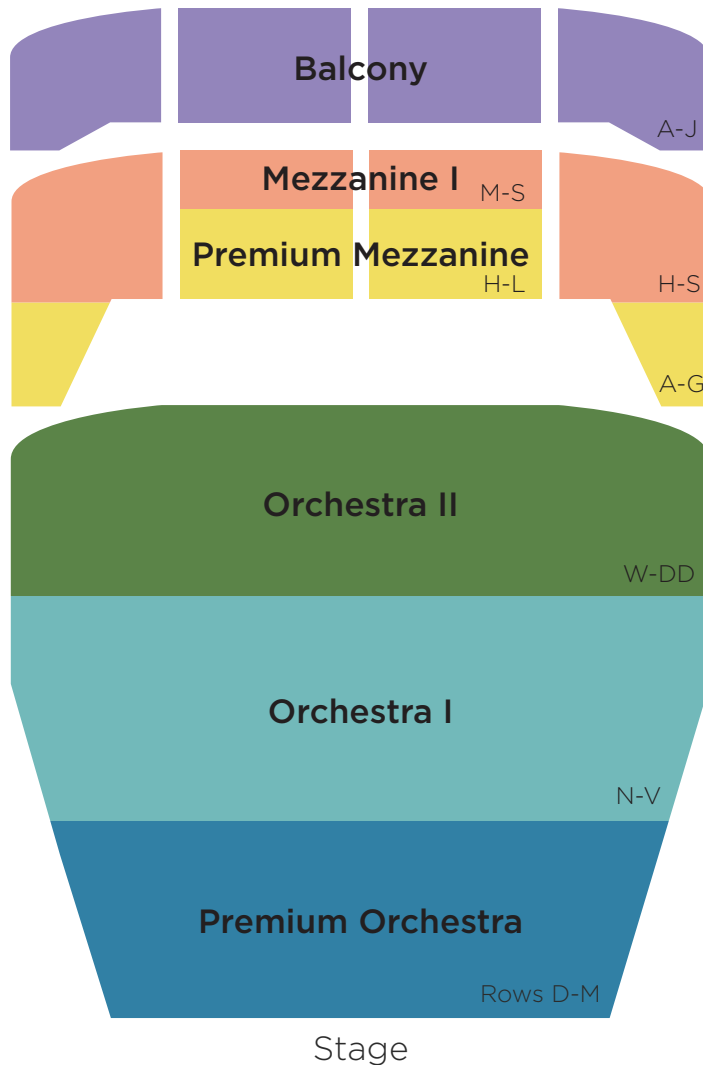

GRAND TOTAL AND PAYMENT

Total to be charged:

☐ I'd like to add a donation of $_____ to support Tulsa Symphony

$

☐ Check enclosed

☐ Credit card payment

Name On Card _____

Card Number _____

Expiration _____ CVV _____

Signature _____

Return this form to:

Tulsa Symphony
117 N. Boston Ave., Suite 201
Tulsa, OK 74103

Tulsa Performing Arts Center Chapman Music Hall

Subscriber Perks

Save money, hear more music!

- Purchase additional Tulsa Symphony tickets at a 10% discount
- Be the first to receive presale offers for Special Events before they go on sale to the general public
- Free ticket exchanges
- Priority when requesting new seats
- Special holiday gift vouchers for friends and family

Concerts at Tulsa PAC

Classics I: Opening Night Gala

Concert with Rachel Barton Pine

Saturday, September 14, 2019

Classics II: Debussy's Images

Saturday, October 5, 2019

Classics III: Mozart's Piano Concerto

Saturday, November 16, 2019

Classics IV: Strauss and Schumann

Saturday, January 11, 2020

Classics V: Mozart and Grieg

Saturday, February 8, 2020

Star Wars: In Concert

Saturday, March 14, 2020

Classics VI: Bloch and Brahms

Saturday, April 18, 2020

Peace, Love, and Arlo

Friday, May 15, 2020

Concerts at Fly Loft

Fridays in the Loft Chamber Music I

Friday, September 27, 2019

Fridays in the Loft Chamber Music II

Friday, January 24, 2020

Fridays in the Loft Chamber Music III

Friday, March 6, 2020

Fridays in the Loft Chamber Music IV

Friday, April 24, 2020

Robin Sutherland and Carlos Ortega

Friday, November 22, 2019

Subscription renewals begin **April 8, 2019**.

New subscriptions begin **May 27, 2019**.

Single concert tickets go on sale **July 8, 2019**.

Have a question? We're here to help!

Contact us at **(918) 584-3645**.