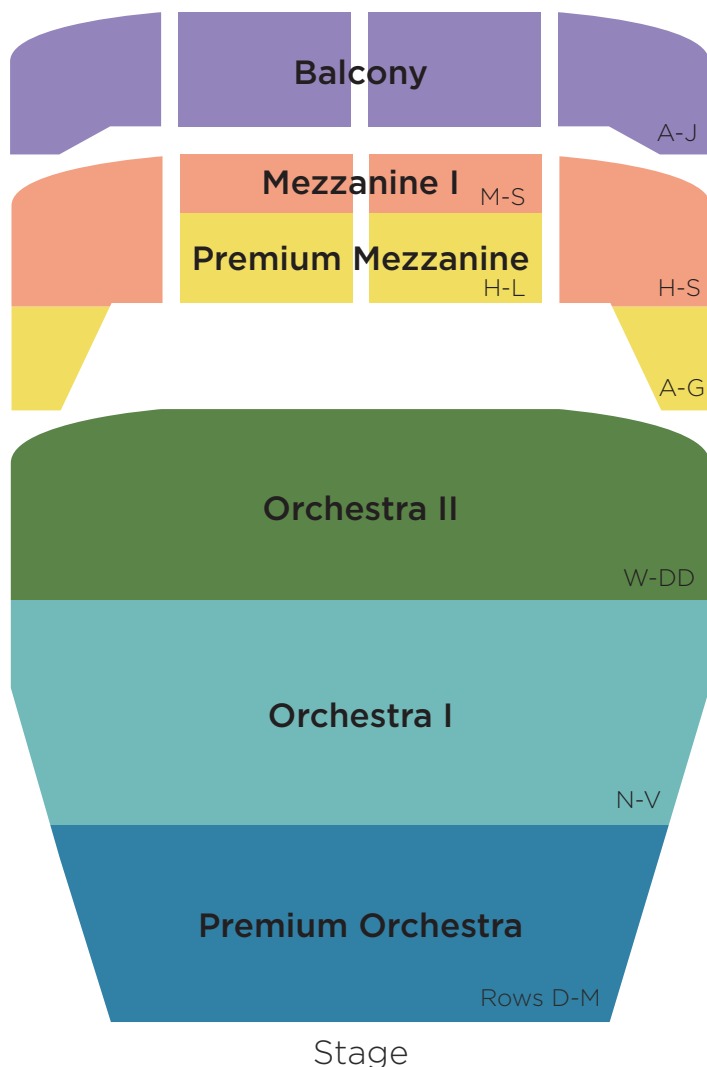

GRAND TOTAL AND PAYMENT

Total to be charged:

☐ Check enclosed

☐ Credit card payment

Return this form to:

Tulsa Symphony
117 N. Boston Ave., Suite 201
Tulsa, OK 74103

Name On Card _____
Card Number _____
Expiration _____ CVV _____
Signature _____

Tulsa Performing Arts Center Chapman Music Hall

Classics I: Opening Night Gala Concert
with cellist Lynn Harrell
Saturday, October 6, 2018

Classics II: Britten's War Requiem
Sunday, November 11, 2018

Harry Potter and the Chamber of Secrets™
Saturday, November 17, 2018
Sunday, November 18, 2018

Home Alone
Saturday, December 1, 2018

Classics III: Prokofiev's Romeo and Juliet
Saturday, January 5, 2019

Classics IV: Shostakovich's 7th Symphony
Saturday, February 2, 2019

Classics V: Rachmaninoff's Symphonic Dances
Saturday, April 13, 2019

Hanson: String Theory
Friday, May 17, 2019

At Fly Loft:

Fridays in the Loft Chamber Music I
Friday, September 21, 2018

Fridays in the Loft Chamber Music II
Friday, January 18, 2019

Fridays in the Loft Chamber Music III
Friday, March 15, 2019

Fridays in the Loft Chamber Music IV
Friday, April 26, 2019

Subscriber Perks

Save money, hear more music!

- Purchase additional Tulsa Symphony tickets at a 10% discount
- Be the first to receive presale offers for Special Events before they go on sale to the general public
- Free ticket exchanges
- Priority when requesting new seats
- Special holiday gift vouchers for friends and family

Important Dates:

Subscription renewals begin **April 2, 2018**.
New subscriptions begin **April 30, 2018**.
Single concert tickets go on sale **July 2, 2018**.

Have a question? We're here to help!
Contact us at **(918) 584-3645**.